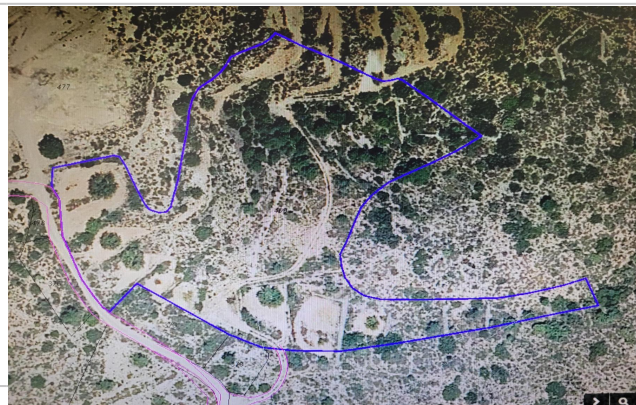

Isema inmobiliaria

Reference: **5000**

Property type: Land

Sale/rent: For sale

Price: **14.000 €**

Condition: Not developable

Address: 1547

Town: Ceste

Province: Valencia

Postal code: 46380

Zone: 31

Sqm built: 1400

Description:

Parcel surrounded by villa, with water.