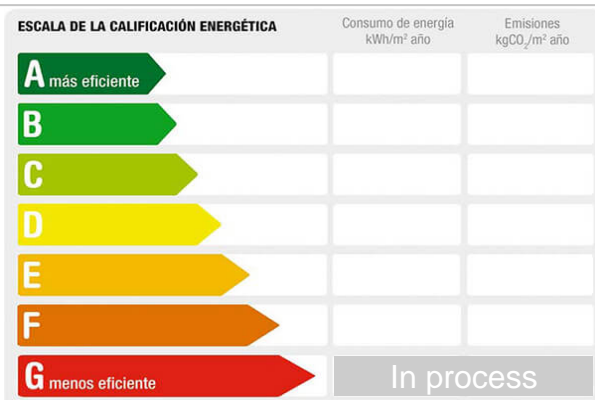

Sqm built: 1400

Description:

Parcel surrounded by villa, with water.